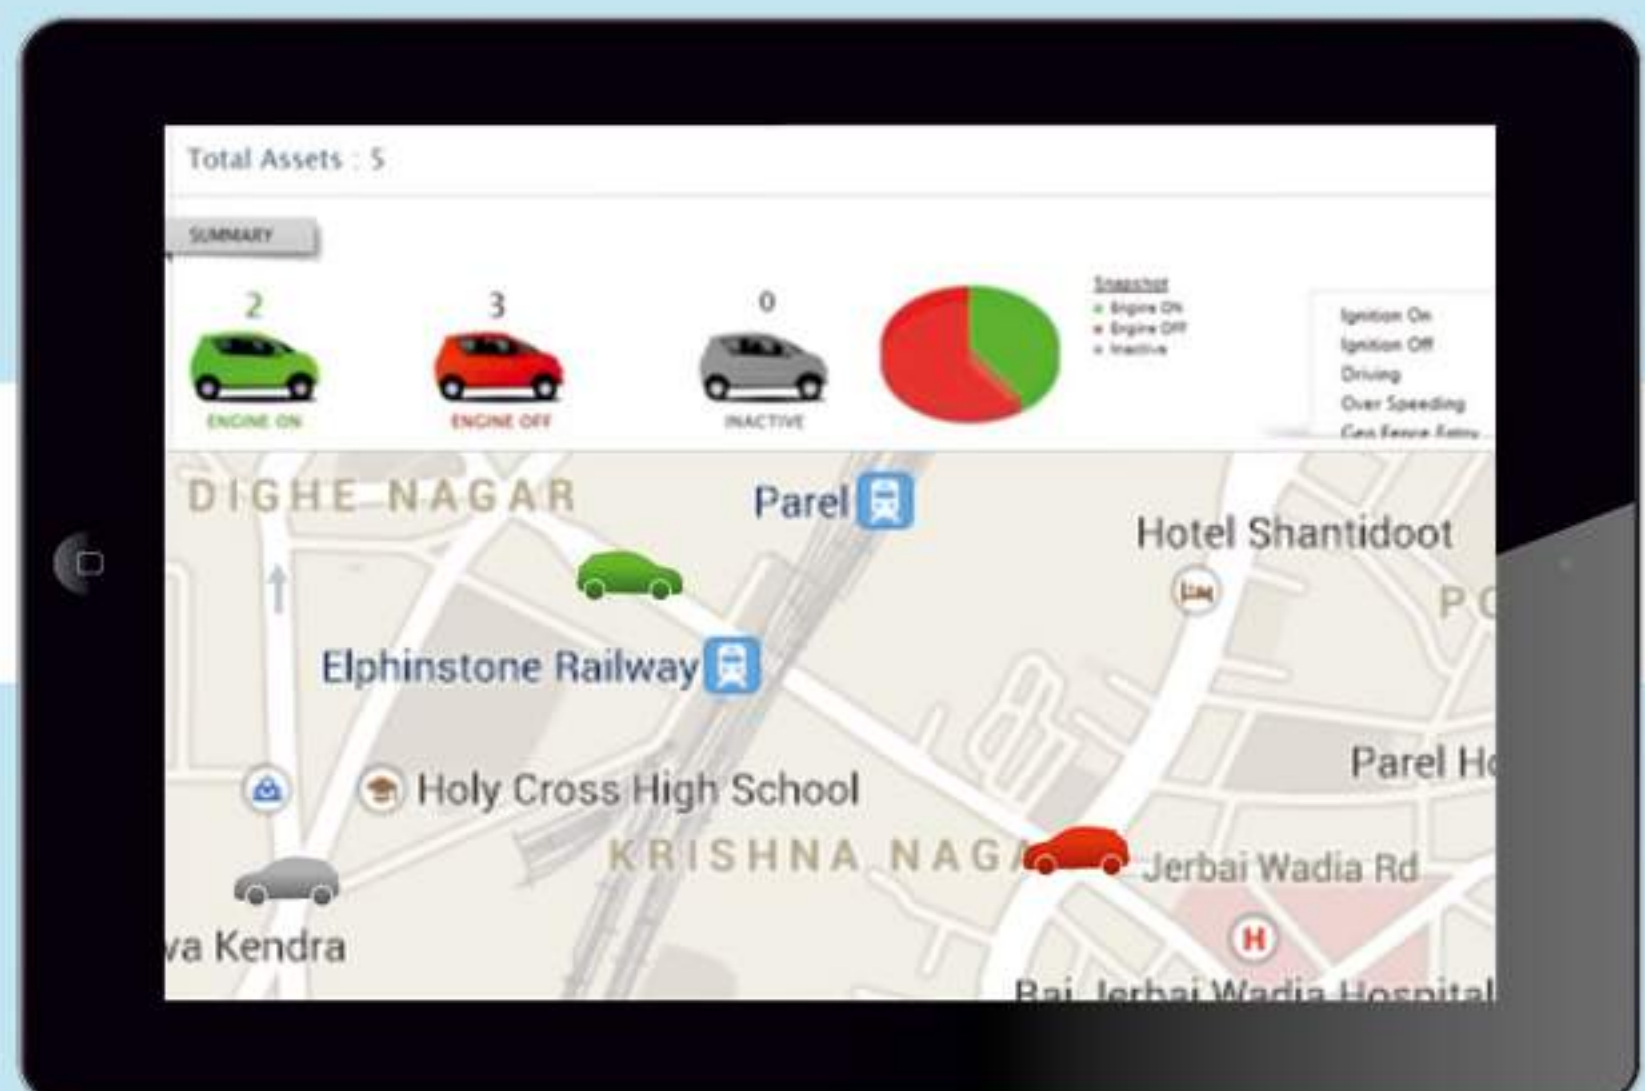

We align with the client's business model and provide technology solutions that take the business forward. This means we are open and ready for any customization our client looking for.

- Real-Time Tracking
- Analytics + Reporting
- Connect via Mobile App