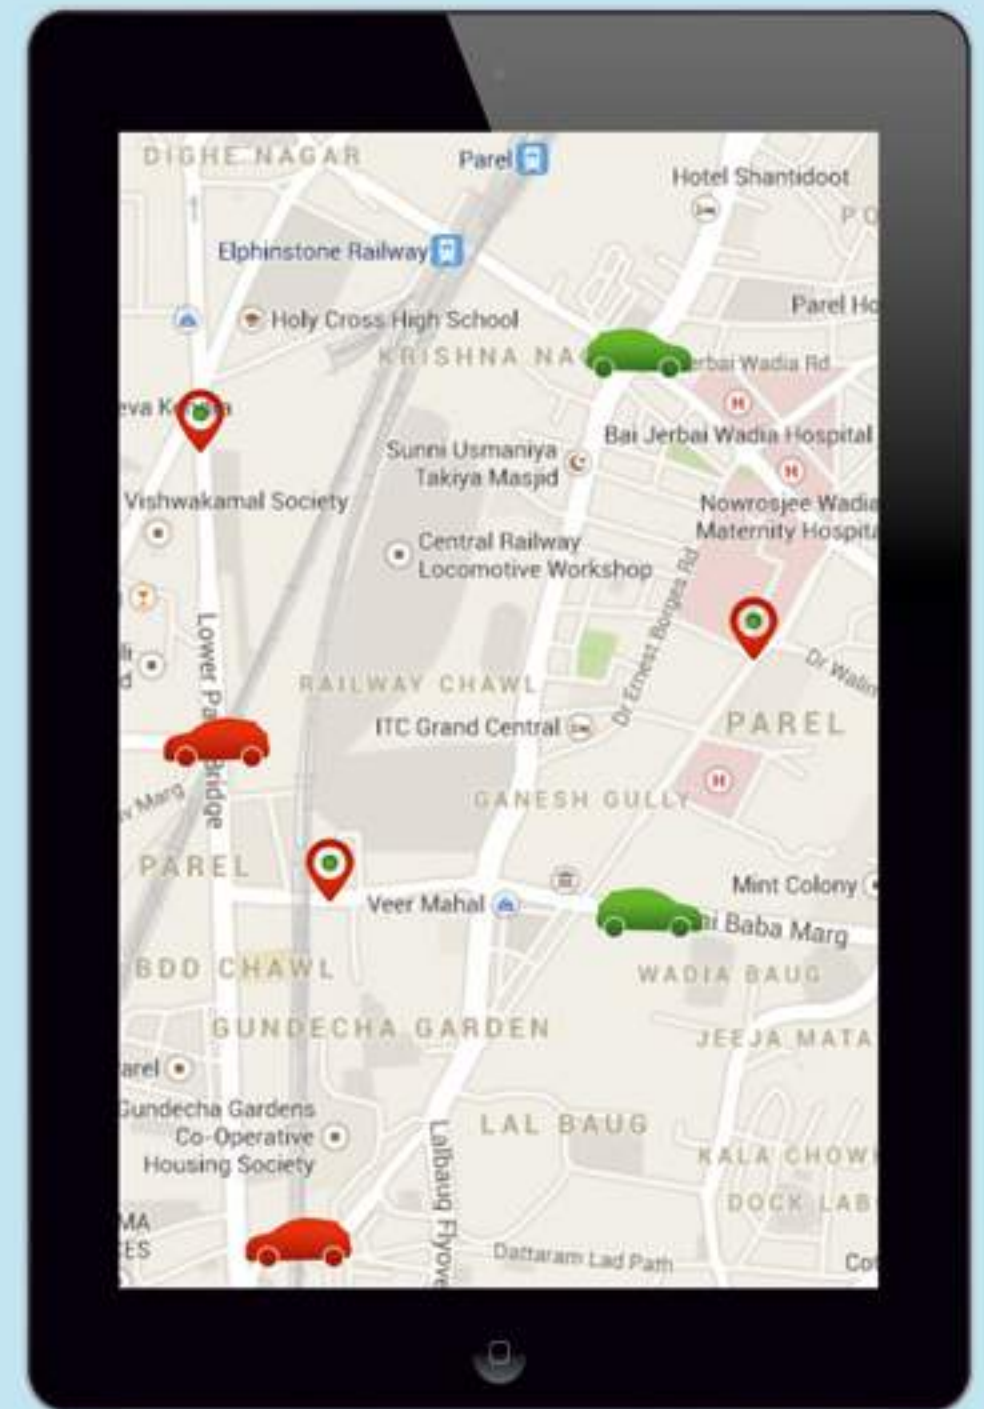

It's not easy running a business – especially when you need to track a fleet of vehicles. Without knowing each vehicle's location. This leads to lost time, high fuel costs and excessive mileage. At this point, fleet tracking becomes a valuable tool in running your fleet. That's the reason we say “Tracking Redefined”

Who can use it?

- ▲ Government & NGO's
- ▲ Disaster Management
- ▲ Mining & Constructions
- ▲ Courier/Delivery Services
- ▲ Restaurant Food Deliveries
- ▲ Security Services
- ▲ School Bus
- ▲ Cab / Taxi Tracking
- ▲ Transportation
- ▲ Vehicle Tracking