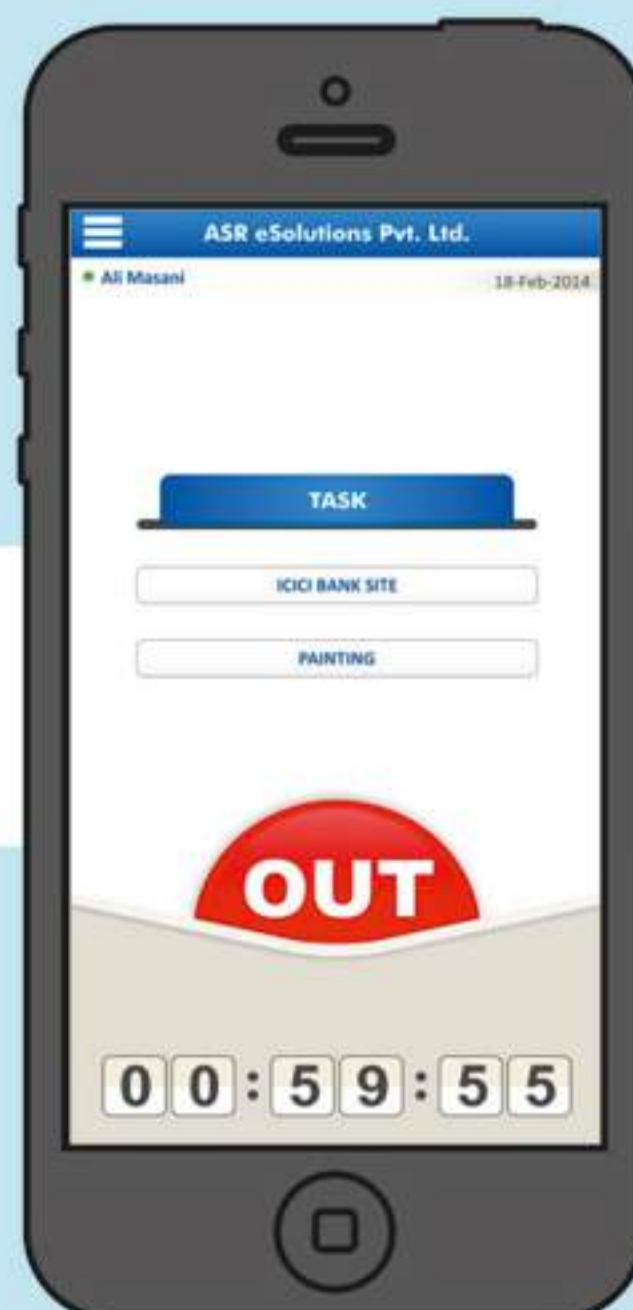

Team & Time makes tracking your employee's hours & location easier than ever! Simply add users and begin tracking the time they spend on each of your project. Assign them work location & tasks. Track their location to ensure they are working.

Who can use it?

- ▲ Courier/Delivery Services
- ▲ Restaurant Food Deliveries
- ▲ Marketing Teams
- ▲ Government Departments
- ▲ Security Services
- ▲ Staff Tracking
- ▲ Service Teams